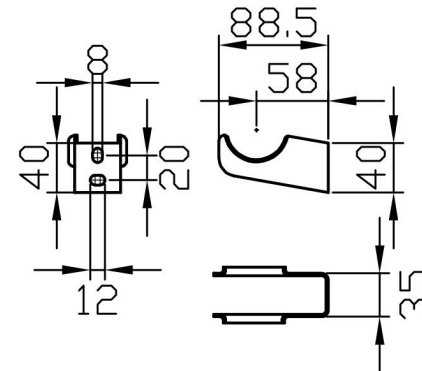

# Imperia 2 Column Horizontal 450 x 605mm. Painted

## Technical Drawing

Unit: mm

**Eastbrook** 

Eastbrook Road, Gloucester GL4 3DB  
 Technical Helpline : 01452 317890  
 Mon - Fri / 8am - 5pm  
 Email : [technical@eastbrookco.com](mailto:technical@eastbrookco.com)