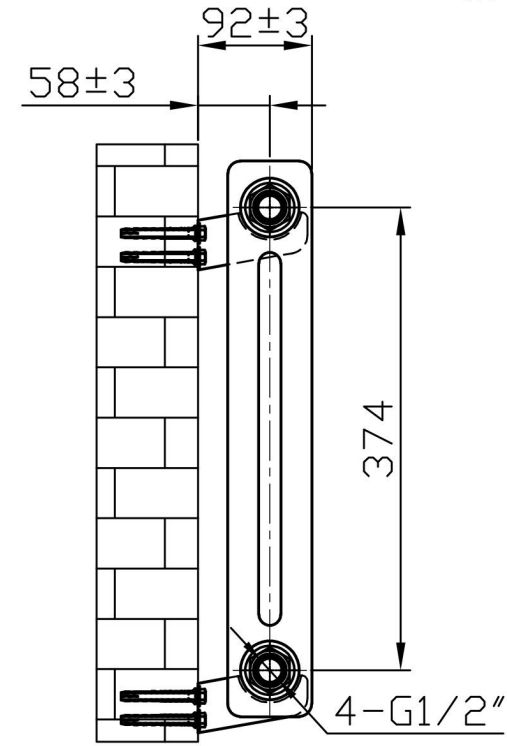

Imperia 2 Column Horizontal 450 x 605mm. Painted

Technical Drawing

Unit: mm

Eastbrook

Eastbrook Road, Gloucester GL4 3DB
Technical Helpline : 01452 317890
Mon - Fri / 8am - 5pm
Email : technical@eastbrookco.com