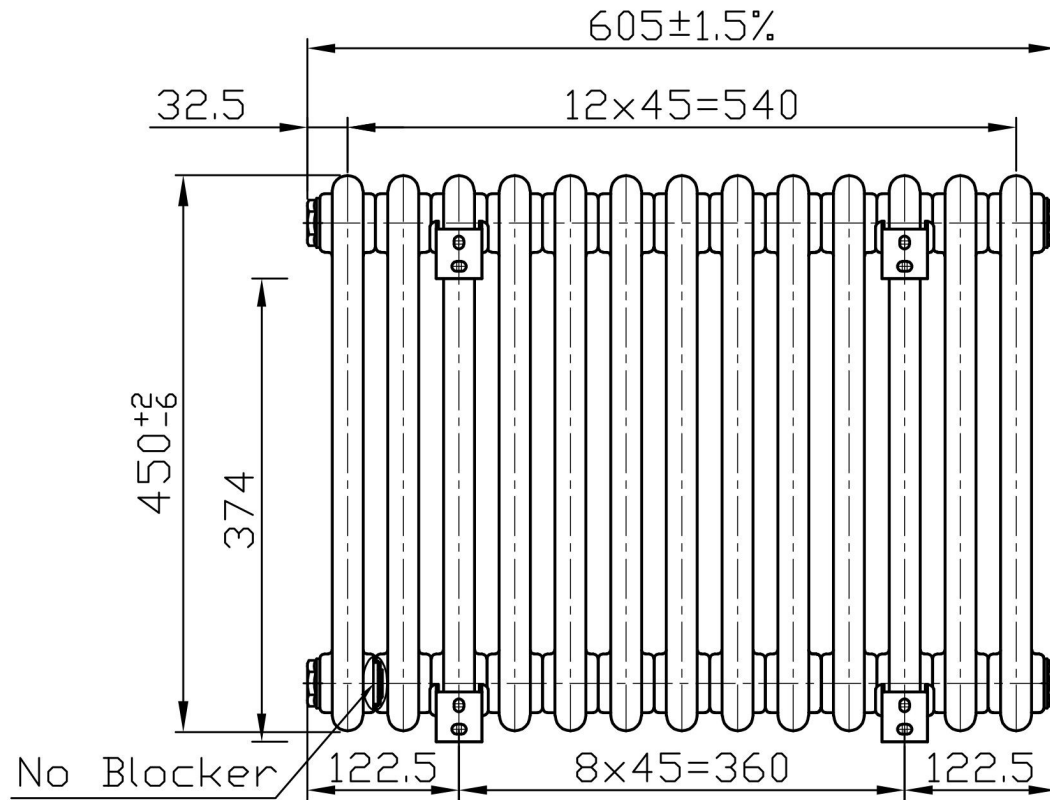

Imperia 2 Column Horizontal 450 x 605mm. Painted

Technical Drawing

Unit: mm

Eastbrook

Eastbrook Road, Gloucester GL4 3DB
Technical Helpline : 01452 317890
Mon - Fri / 8am - 5pm
Email : technical@eastbrookco.com