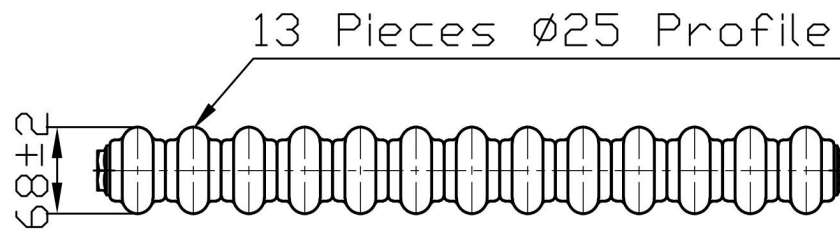

Imperia 2 Column Horizontal 450 x 605mm. Painted

Technical Drawing

Unit: mm

Eastbrook

Eastbrook Road, Gloucester GL4 3DB
Technical Helpline : 01452 317890
Mon - Fri / 8am - 5pm
Email : technical@eastbrookco.com